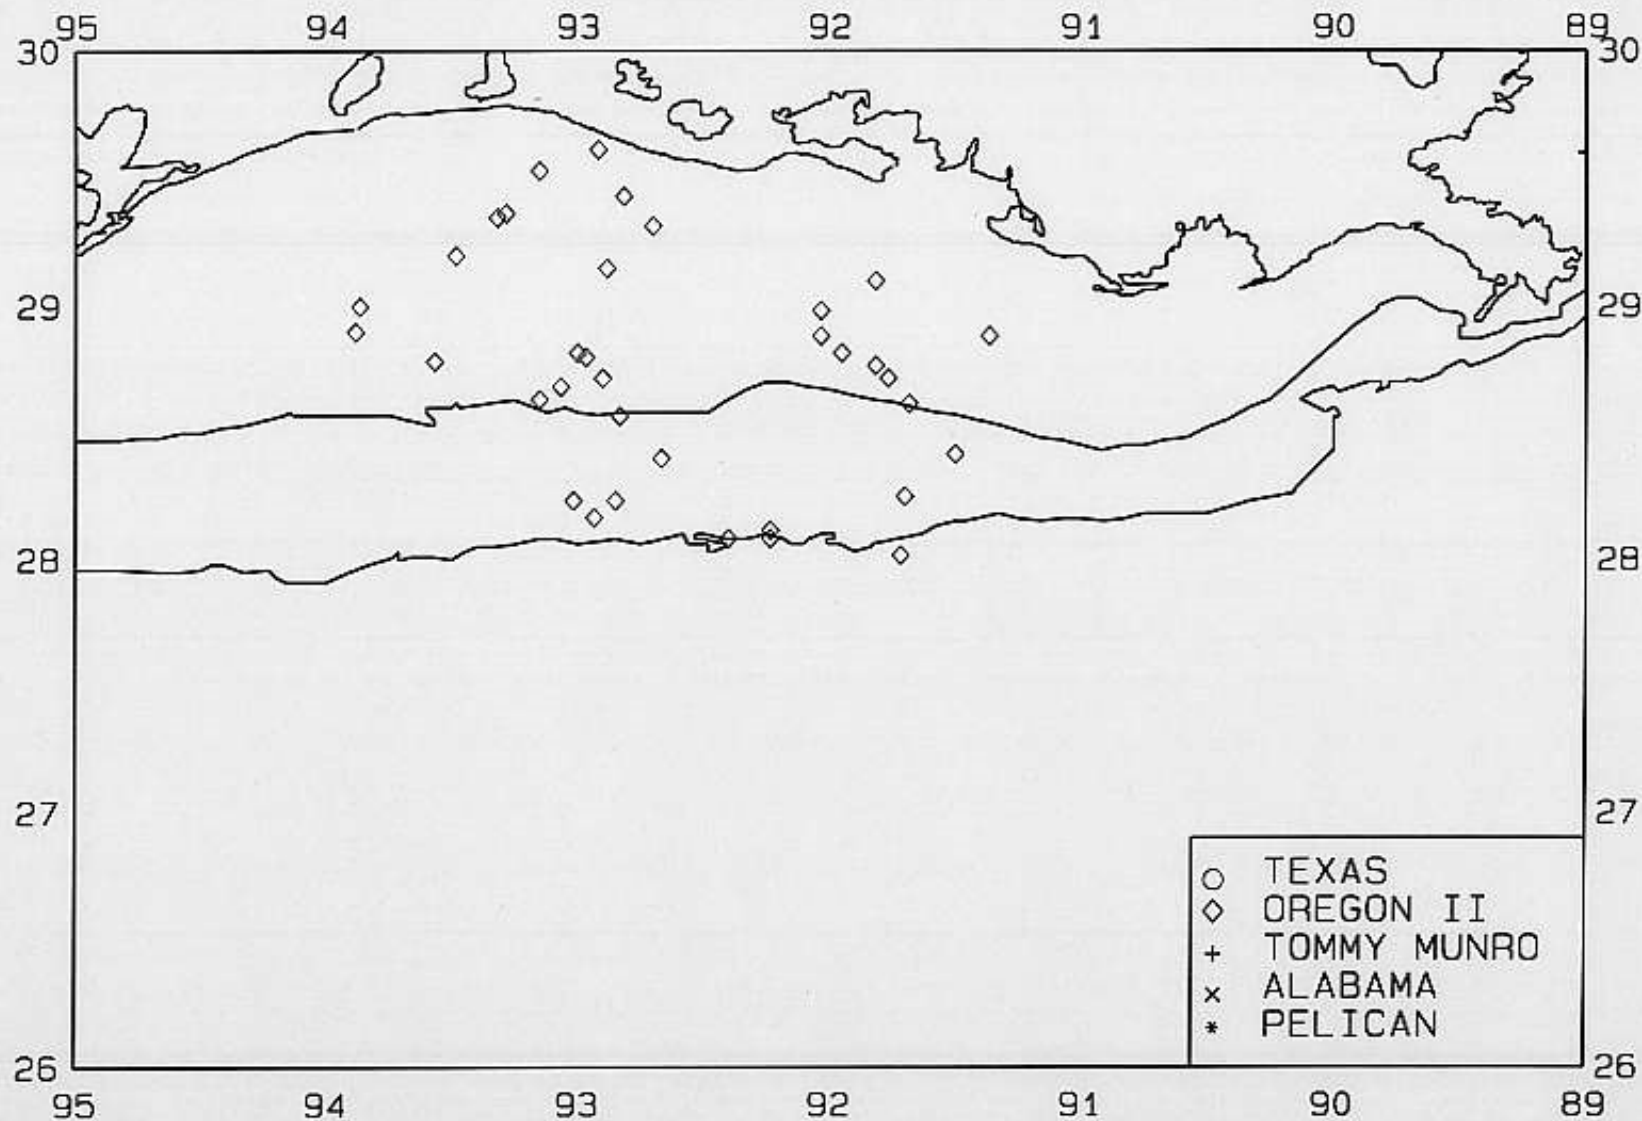

SEAMAP 2000

SAMPLING DATES FROM 07/12/00 TO 07/12/00

AVERAGE FINFISH CATCH IN POUNDS/HOUR/10

SEAMAP 2000

SAMPLING DATES FROM 07/09/00 TO 07/16/00

SAMPLING STATIONS

# SEAMAP 2000

SAMPLING DATES FROM 07/09/00 TO 07/16/00

AVERAGE BROWN SHRIMP CATCH IN POUNDS/HOUR

# SEAMAP 2000

SAMPLING DATES FROM 07/09/00 TO 07/16/00

AVERAGE BROWN SHRIMP COUNT PER POUND

# SEAMAP 2000

SAMPLING DATES FROM 07/09/00 TO 07/16/00

AVERAGE FINFISH CATCH IN POUNDS/HOUR/10