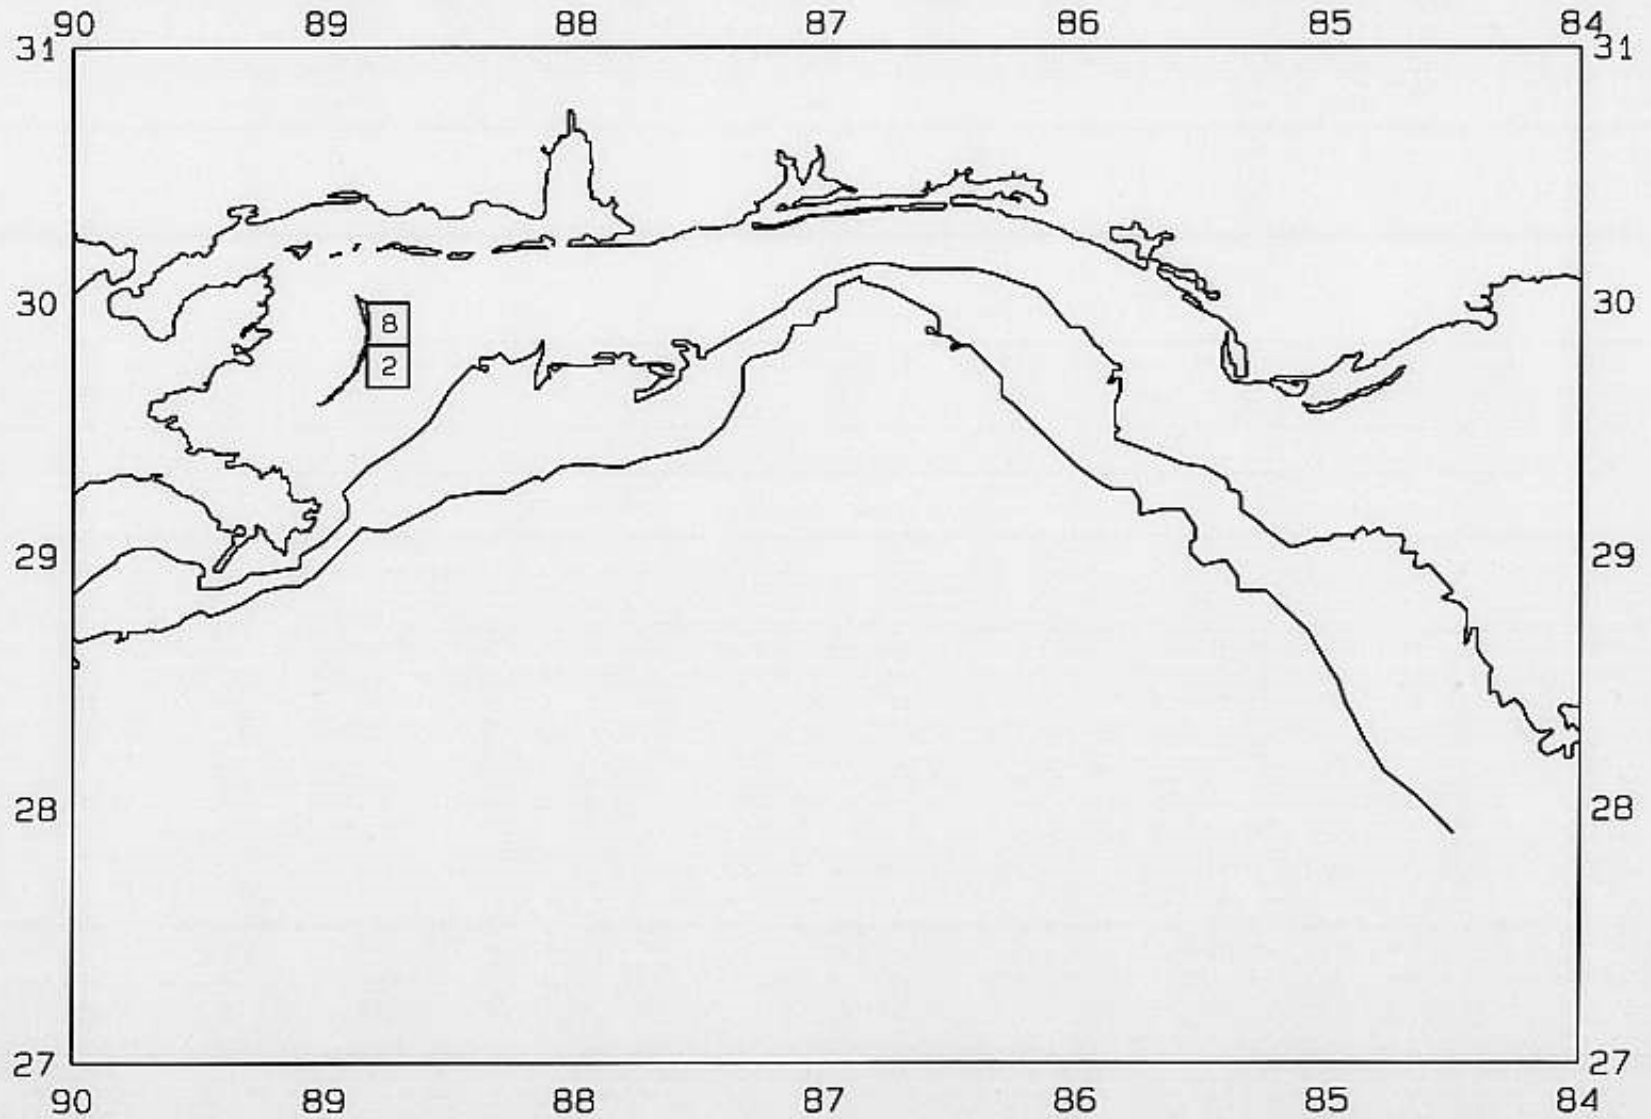

SEAMAP 2000

SAMPLING DATES FROM 07/12/00 TO 07/12/00

SAMPLING STATIONS

SEAMAP 2000

SAMPLING DATES FROM 07/12/00 TO 07/12/00

AVERAGE BROWN SHRIMP CATCH IN POUNDS/HOUR

SEAMAP 2000  
SAMPLING DATES FROM 07/12/00 TO 07/12/00  
AVERAGE BROWN SHRIMP COUNT PER POUND

SEAMAP 2000

SAMPLING DATES FROM 07/12/00 TO 07/12/00

AVERAGE FINFISH CATCH IN POUNDS/HOUR/10

SEAMAP 2000

SAMPLING DATES FROM 07/09/00 TO 07/16/00

SAMPLING STATIONS

# SEAMAP 2000

SAMPLING DATES FROM 07/09/00 TO 07/16/00

AVERAGE BROWN SHRIMP COUNT PER POUND

# SEAMAP 2000

SAMPLING DATES FROM 07/09/00 TO 07/16/00

AVERAGE FINFISH CATCH IN POUNDS/HOUR/10