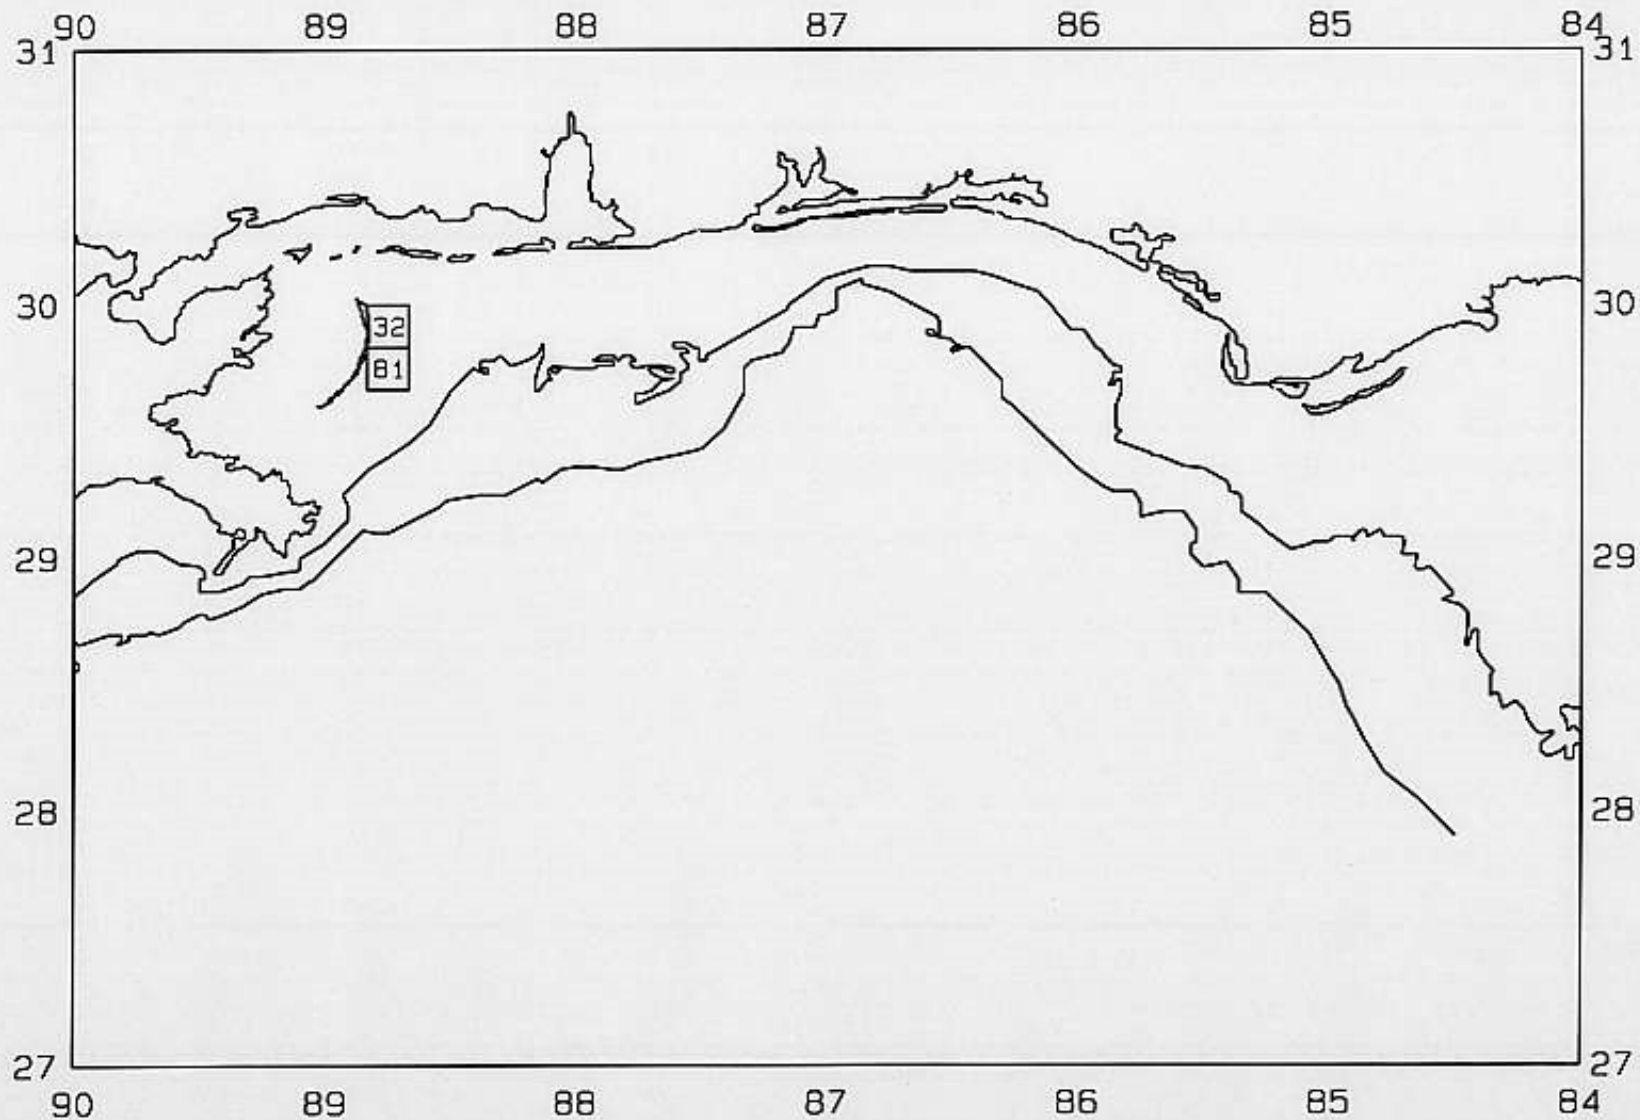

SEAMAP 2000

SAMPLING DATES FROM 07/12/00 TO 07/12/00

SAMPLING STATIONS

SEAMAP 2000

SAMPLING DATES FROM 07/12/00 TO 07/12/00

AVERAGE BROWN SHRIMP CATCH IN POUNDS/HOUR

SEAMAP 2000  
SAMPLING DATES FROM 07/12/00 TO 07/12/00  
AVERAGE BROWN SHRIMP COUNT PER POUND

SEAMAP 2000

SAMPLING DATES FROM 07/12/00 TO 07/12/00

AVERAGE FINFISH CATCH IN POUNDS/HOUR/10

SEAMAP 2000

SAMPLING DATES FROM 07/09/00 TO 07/16/00

SAMPLING STATIONS

# SEAMAP 2000

SAMPLING DATES FROM 07/09/00 TO 07/16/00

AVERAGE BROWN SHRIMP COUNT PER POUND

# SEAMAP 2000

SAMPLING DATES FROM 07/09/00 TO 07/16/00

AVERAGE FINFISH CATCH IN POUNDS/HOUR/10