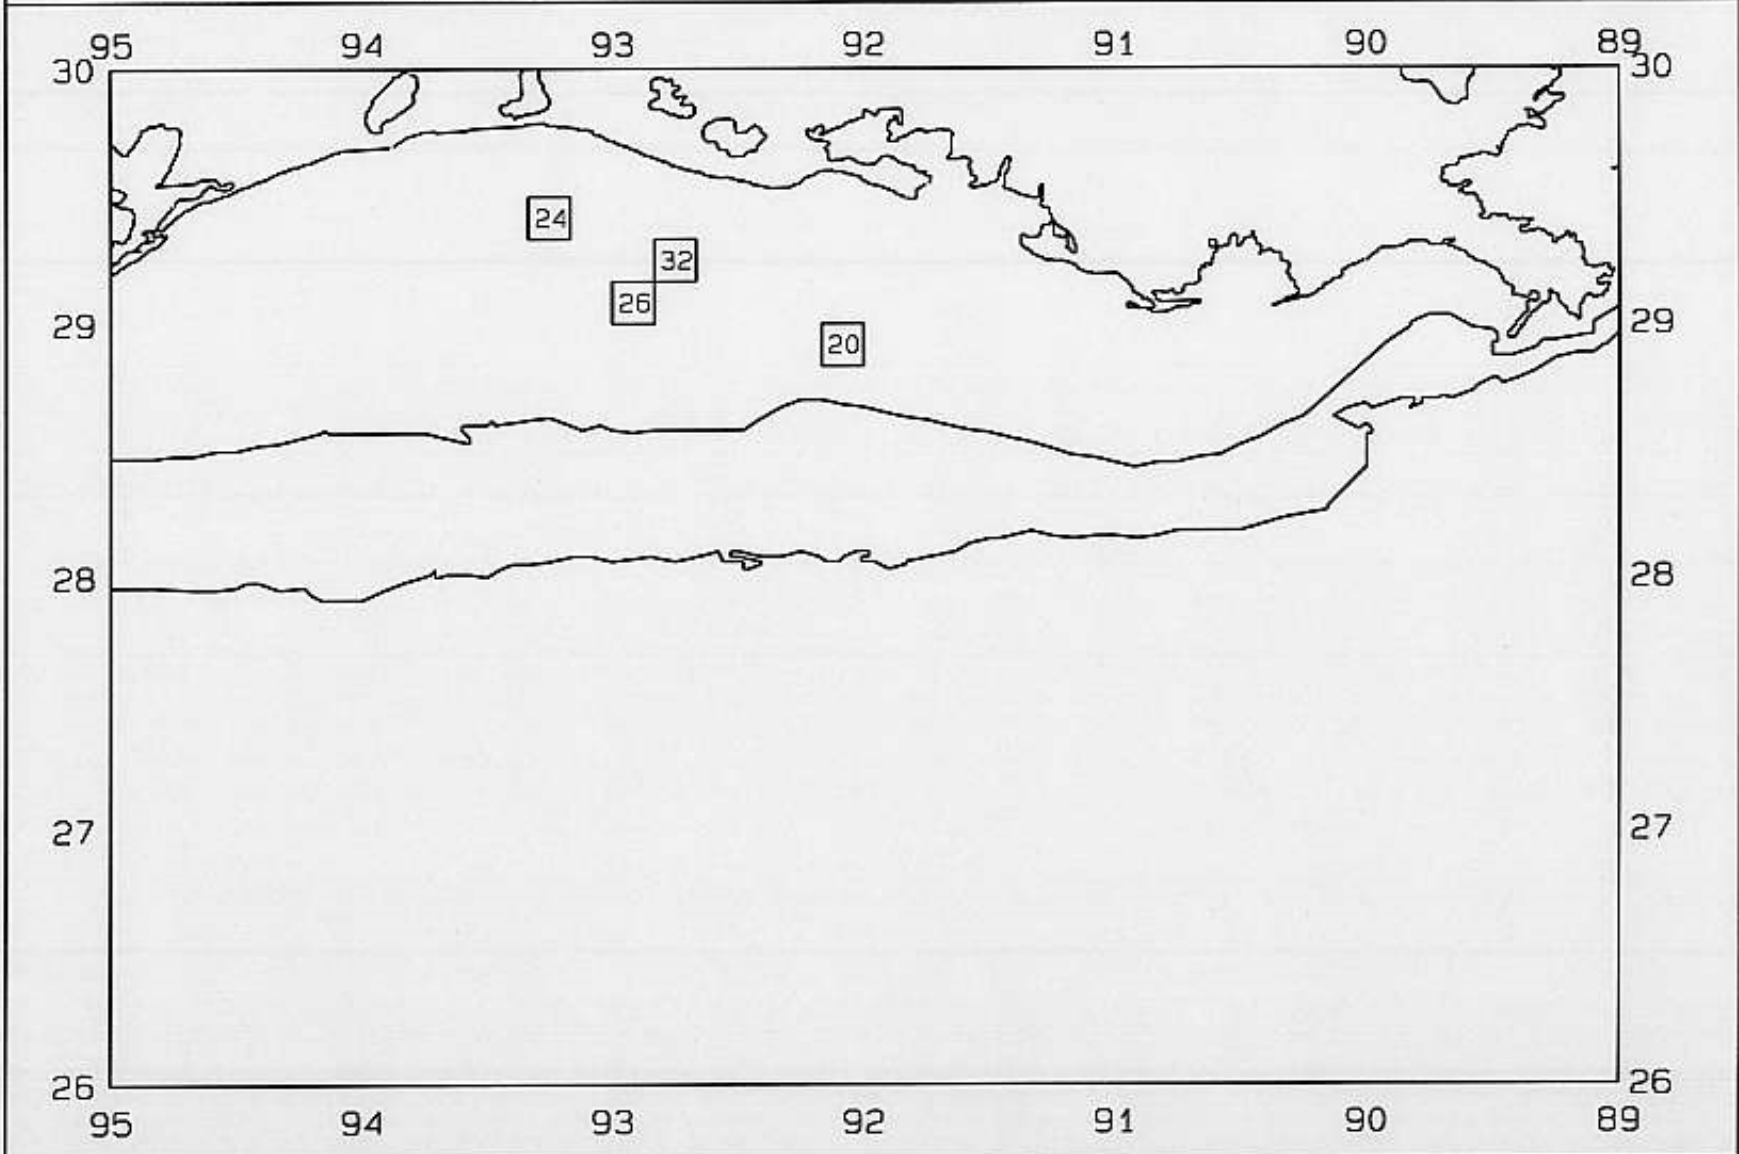

# SEAMAP 2000

SAMPLING DATES FROM 07/09/00 TO 07/16/00

AVERAGE PINK SHRIMP CATCH IN POUNDS/HOUR

SEAMAP 2000

SAMPLING DATES FROM 07/09/00 TO 07/16/00

AVERAGE PINK SHRIMP COUNT PER POUND

# SEAMAP 2000

SAMPLING DATES FROM 07/09/00 TO 07/16/00

AVERAGE FINFISH CATCH IN POUNDS/HOUR/10