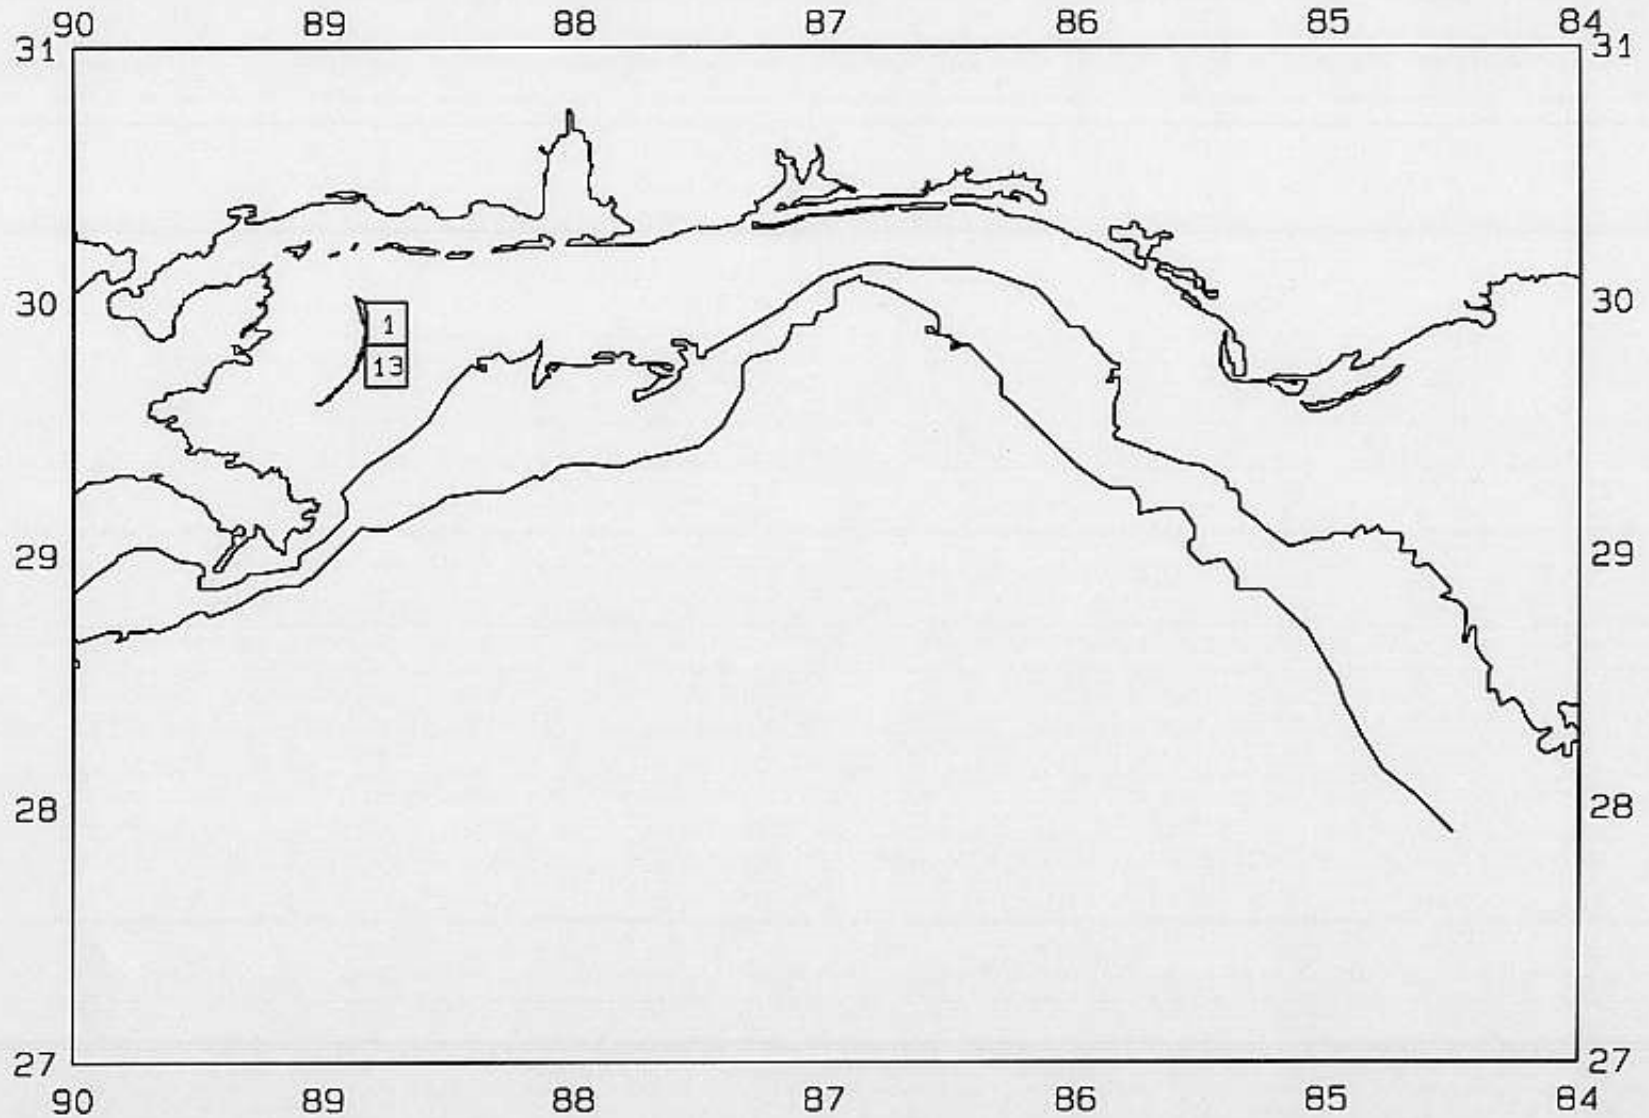

SEAMAP 2000

SAMPLING DATES FROM 07/12/00 TO 07/12/00

SAMPLING STATIONS

SEAMAP 2000

SAMPLING DATES FROM 07/12/00 TO 07/12/00

AVERAGE BROWN SHRIMP CATCH IN POUNDS/HOUR

SEAMAP 2000  
SAMPLING DATES FROM 07/12/00 TO 07/12/00  
AVERAGE BROWN SHRIMP COUNT PER POUND

SEAMAP 2000

SAMPLING DATES FROM 07/12/00 TO 07/12/00

AVERAGE FINFISH CATCH IN POUNDS/HOUR/10

SEAMAP 2000

SAMPLING DATES FROM 07/09/00 TO 07/16/00

SAMPLING STATIONS

# SEAMAP 2000

SAMPLING DATES FROM 07/09/00 TO 07/16/00

AVERAGE BROWN SHRIMP COUNT PER POUND

# SEAMAP 2000

SAMPLING DATES FROM 07/09/00 TO 07/16/00

AVERAGE FINFISH CATCH IN POUNDS/HOUR/10