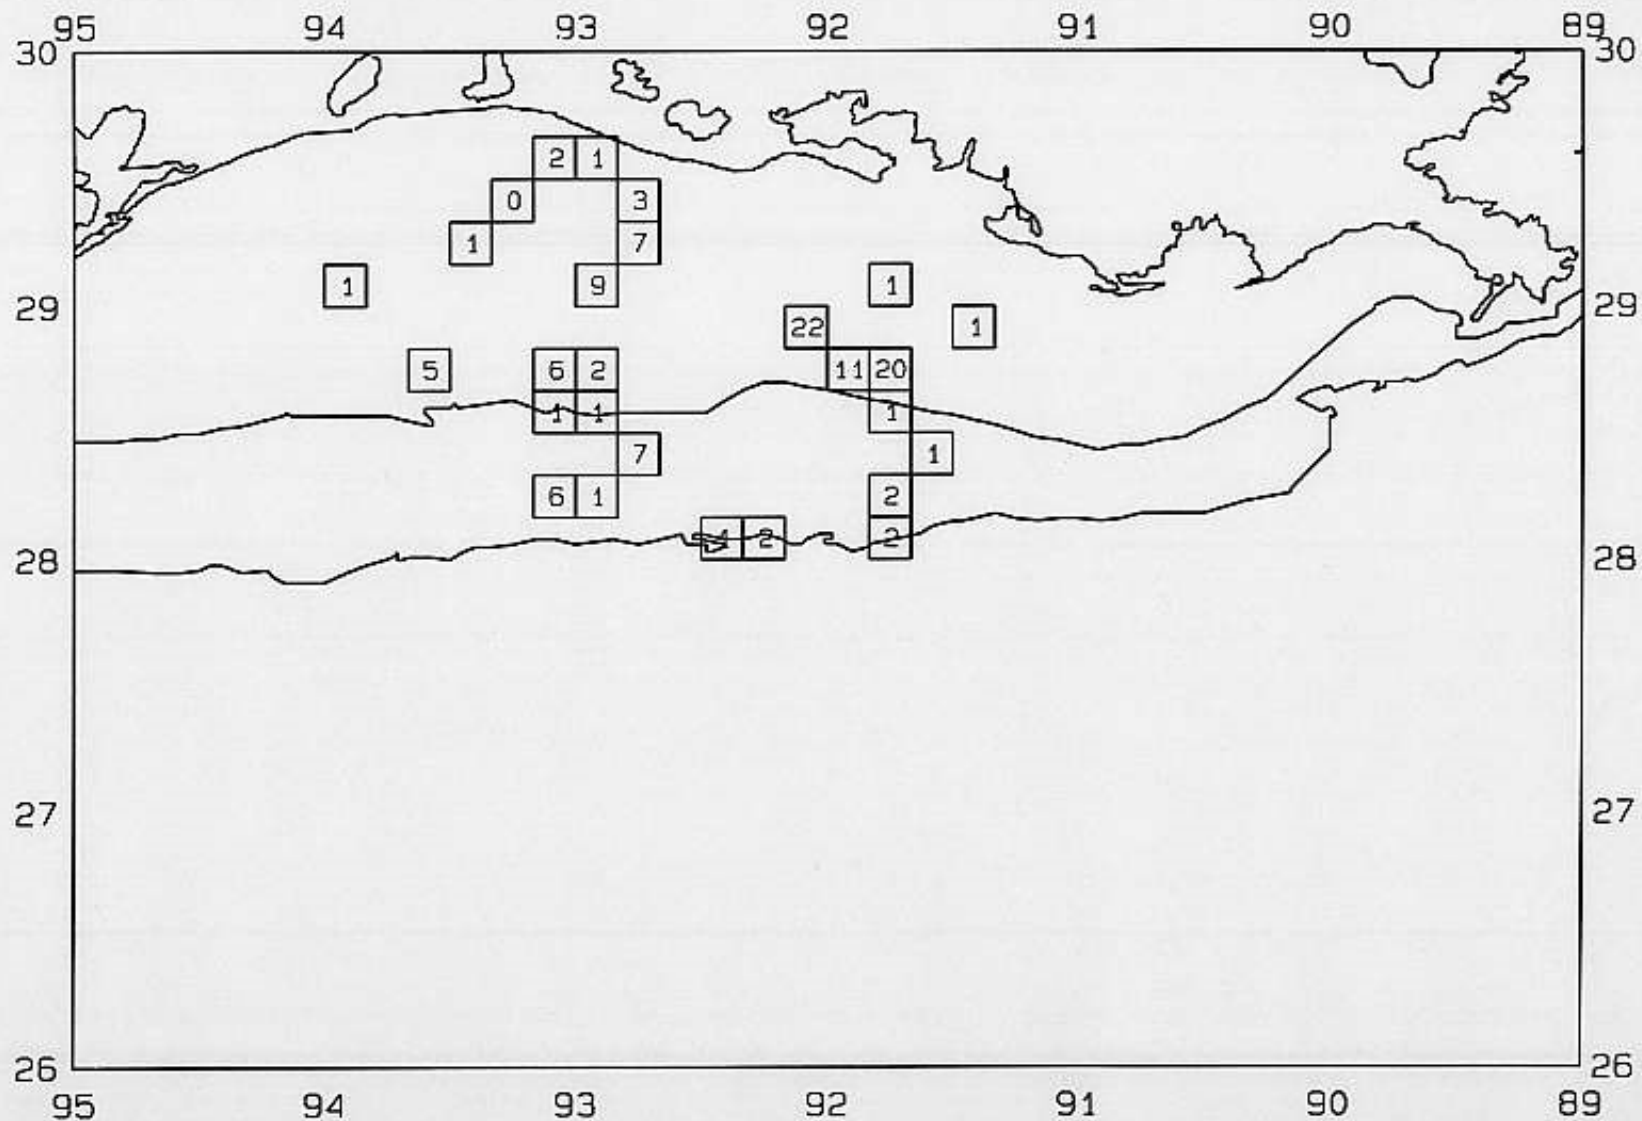

SEAMAP 2000

SAMPLING DATES FROM 07/12/00 TO 07/12/00

AVERAGE FINFISH CATCH IN POUNDS/HOUR/10

SEAMAP 2000

SAMPLING DATES FROM 07/09/00 TO 07/16/00

SAMPLING STATIONS

# SEAMAP 2000

SAMPLING DATES FROM 07/09/00 TO 07/16/00

AVERAGE BROWN SHRIMP CATCH IN POUNDS/HOUR

# SEAMAP 2000

SAMPLING DATES FROM 07/09/00 TO 07/16/00

AVERAGE BROWN SHRIMP COUNT PER POUND

# SEAMAP 2000

SAMPLING DATES FROM 07/09/00 TO 07/16/00

AVERAGE FINFISH CATCH IN POUNDS/HOUR/10