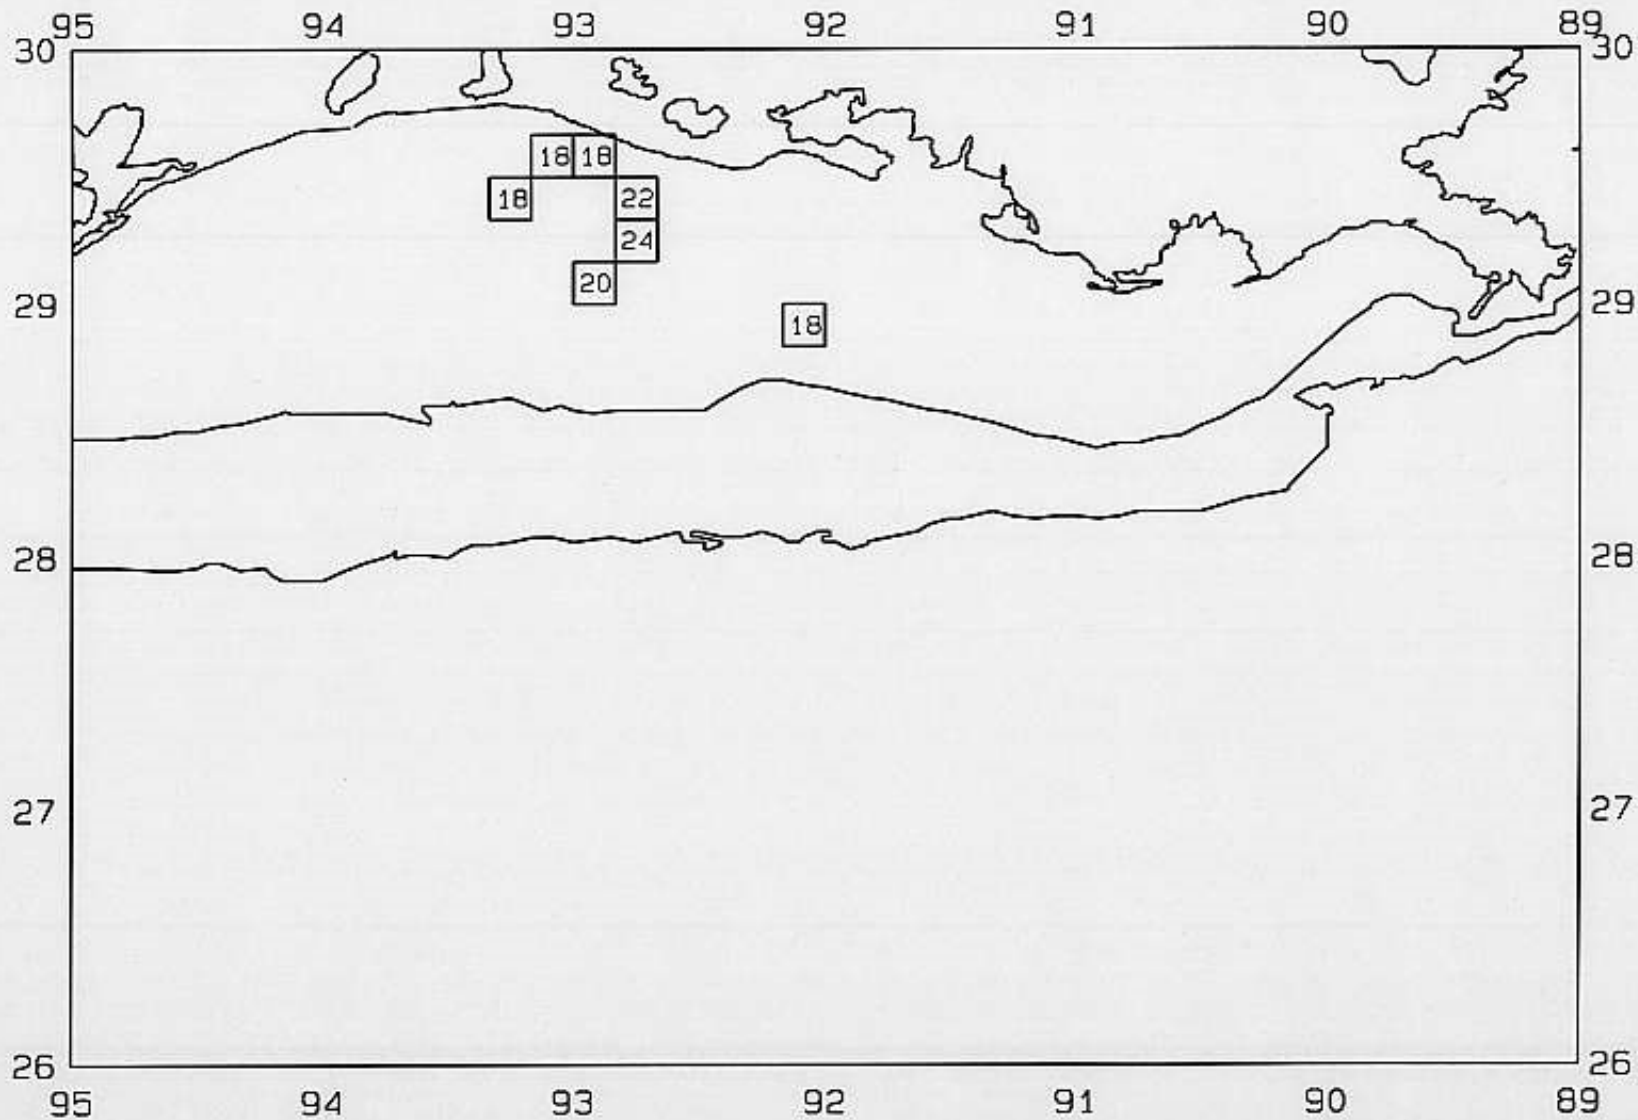

# SEAMAP 2000

SAMPLING DATES FROM 07/09/00 TO 07/16/00

AVERAGE BROWN SHRIMP COUNT PER POUND

# SEAMAP 2000

SAMPLING DATES FROM 07/09/00 TO 07/16/00

AVERAGE WHITE SHRIMP CATCH IN POUNDS/HOUR

SEAMAP 2000

SAMPLING DATES FROM 07/09/00 TO 07/16/00

AVERAGE WHITE SHRIMP COUNT PER POUND

# SEAMAP 2000

SAMPLING DATES FROM 07/09/00 TO 07/16/00

AVERAGE PINK SHRIMP CATCH IN POUNDS/HOUR

SEAMAP 2000

SAMPLING DATES FROM 07/09/00 TO 07/16/00

AVERAGE PINK SHRIMP COUNT PER POUND

# SEAMAP 2000

SAMPLING DATES FROM 07/09/00 TO 07/16/00

AVERAGE FINFISH CATCH IN POUNDS/HOUR/10