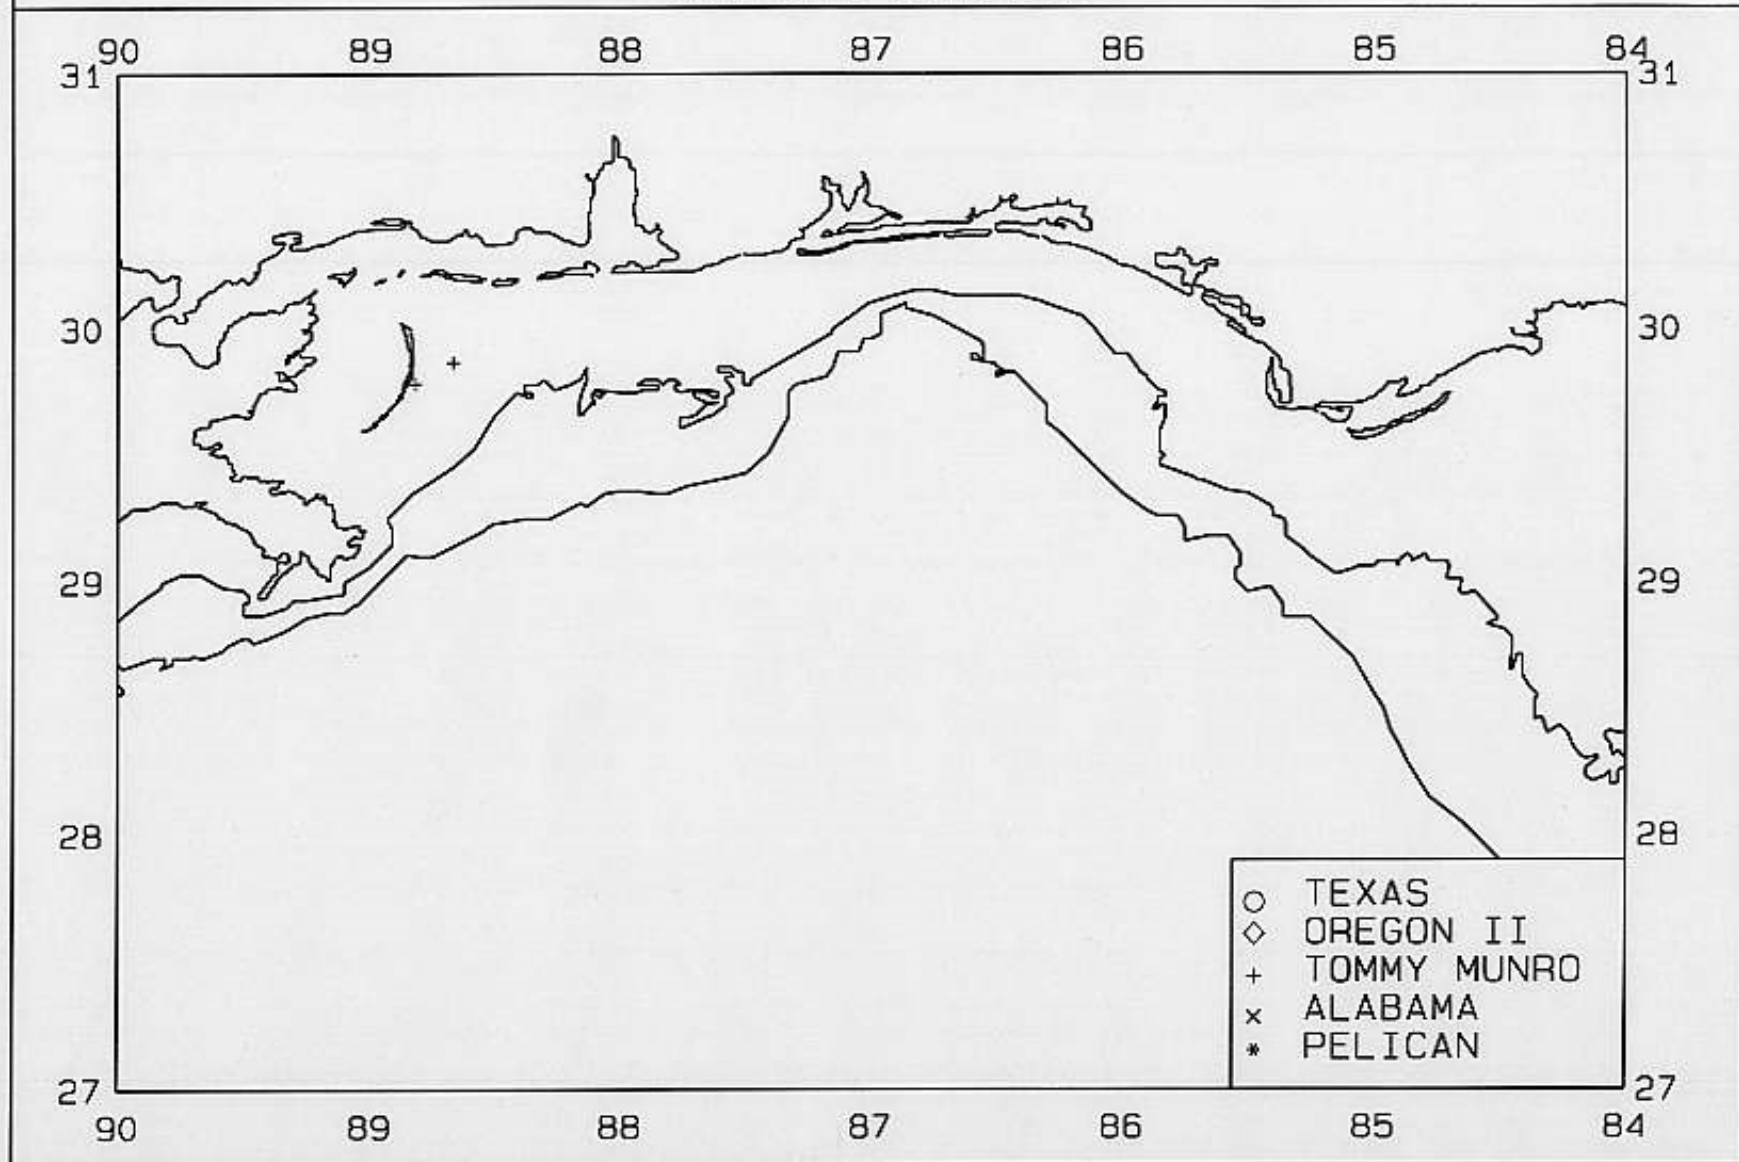

SEAMAP 2000

SAMPLING DATES FROM 07/12/00 TO 07/12/00

SAMPLING STATIONS

SEAMAP 2000

SAMPLING DATES FROM 07/12/00 TO 07/12/00

AVERAGE BROWN SHRIMP CATCH IN POUNDS/HOUR

SEAMAP 2000  
SAMPLING DATES FROM 07/12/00 TO 07/12/00  
AVERAGE BROWN SHRIMP COUNT PER POUND

SEAMAP 2000

SAMPLING DATES FROM 07/12/00 TO 07/12/00

AVERAGE FINFISH CATCH IN POUNDS/HOUR/10

SEAMAP 2000

SAMPLING DATES FROM 07/09/00 TO 07/16/00

SAMPLING STATIONS

# SEAMAP 2000

SAMPLING DATES FROM 07/09/00 TO 07/16/00

AVERAGE FINFISH CATCH IN POUNDS/HOUR/10