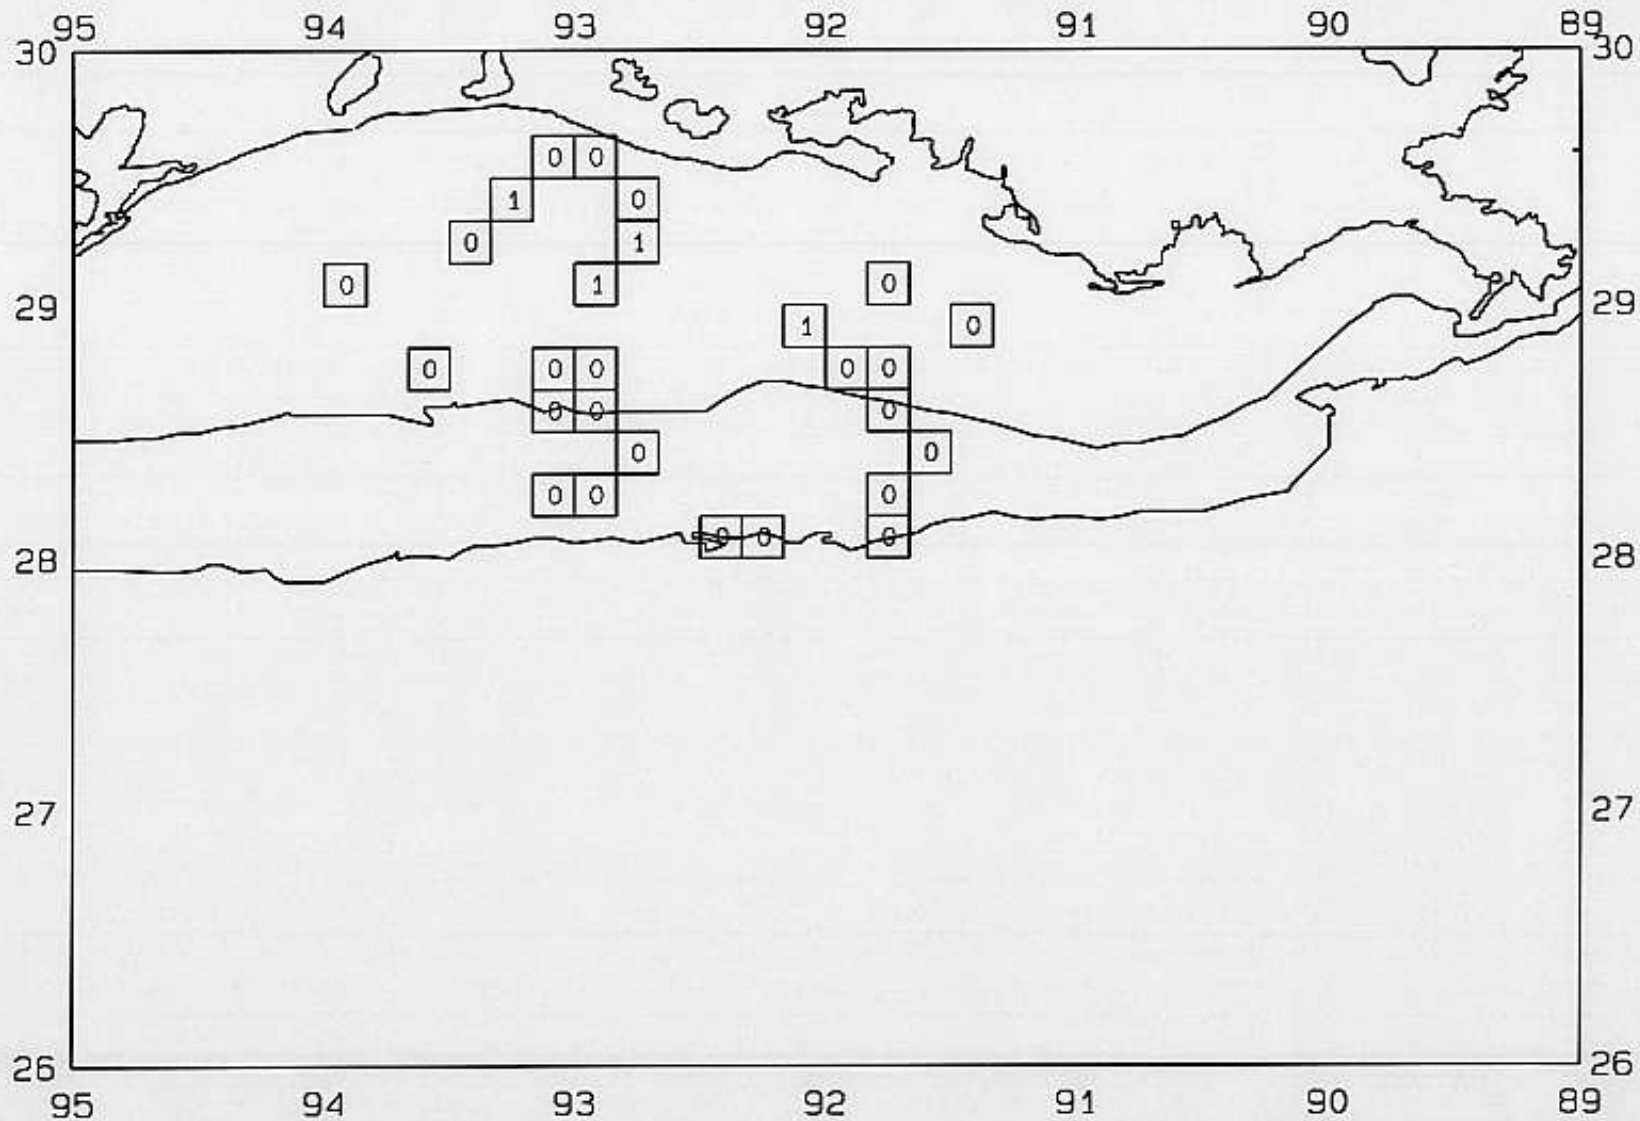

# SEAMAP 2000

SAMPLING DATES FROM 07/09/00 TO 07/16/00

AVERAGE BROWN SHRIMP COUNT PER POUND

# SEAMAP 2000

SAMPLING DATES FROM 07/09/00 TO 07/16/00

AVERAGE WHITE SHRIMP CATCH IN POUNDS/HOUR

SEAMAP 2000

SAMPLING DATES FROM 07/09/00 TO 07/16/00

AVERAGE WHITE SHRIMP COUNT PER POUND

# SEAMAP 2000

SAMPLING DATES FROM 07/09/00 TO 07/16/00

AVERAGE PINK SHRIMP CATCH IN POUNDS/HOUR

SEAMAP 2000

SAMPLING DATES FROM 07/09/00 TO 07/16/00

AVERAGE PINK SHRIMP COUNT PER POUND

# SEAMAP 2000

SAMPLING DATES FROM 07/09/00 TO 07/16/00

AVERAGE FINFISH CATCH IN POUNDS/HOUR/10