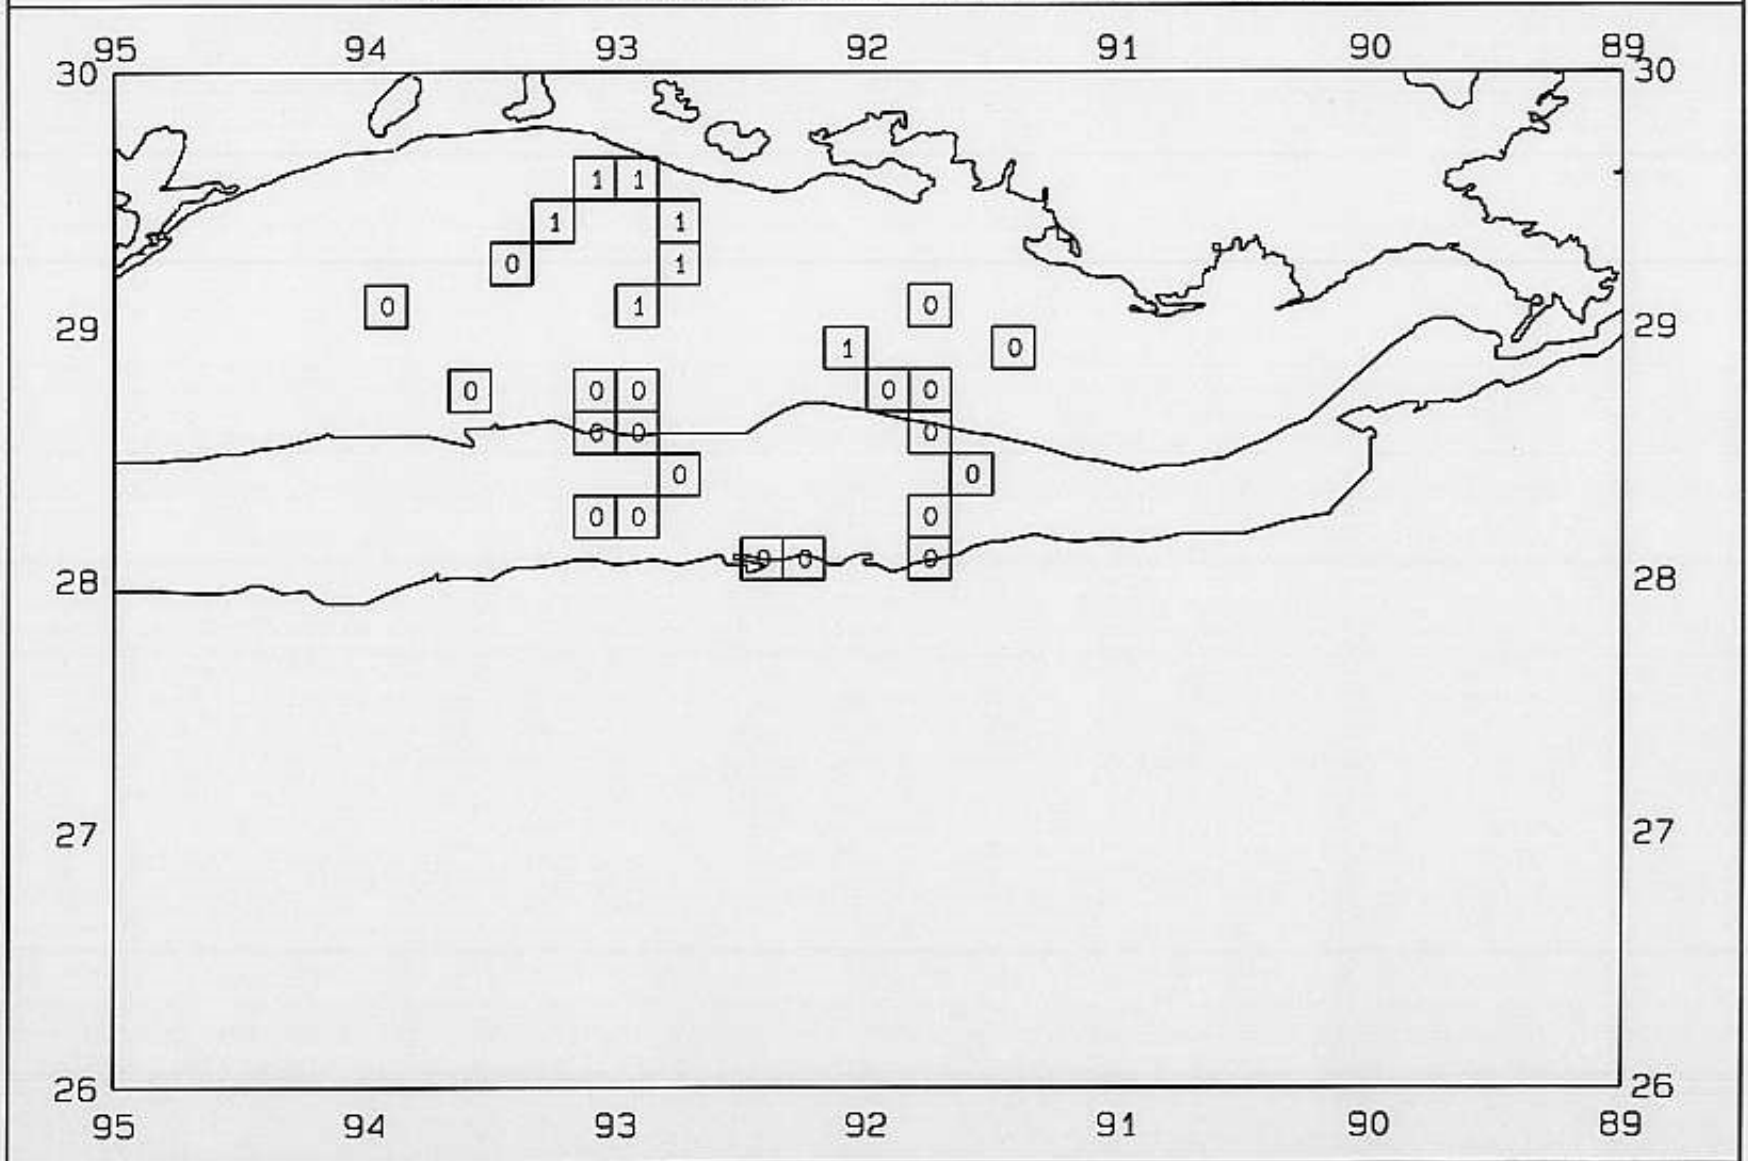

# SEAMAP 2000

SAMPLING DATES FROM 07/09/00 TO 07/16/00

AVERAGE BROWN SHRIMP COUNT PER POUND

# SEAMAP 2000

SAMPLING DATES FROM 07/09/00 TO 07/16/00

AVERAGE WHITE SHRIMP CATCH IN POUNDS/HOUR

SEAMAP 2000

SAMPLING DATES FROM 07/09/00 TO 07/16/00

AVERAGE WHITE SHRIMP COUNT PER POUND

# SEAMAP 2000

SAMPLING DATES FROM 07/09/00 TO 07/16/00

AVERAGE PINK SHRIMP CATCH IN POUNDS/HOUR

SEAMAP 2000

SAMPLING DATES FROM 07/09/00 TO 07/16/00

AVERAGE PINK SHRIMP COUNT PER POUND

# SEAMAP 2000

SAMPLING DATES FROM 07/09/00 TO 07/16/00

AVERAGE FINFISH CATCH IN POUNDS/HOUR/10