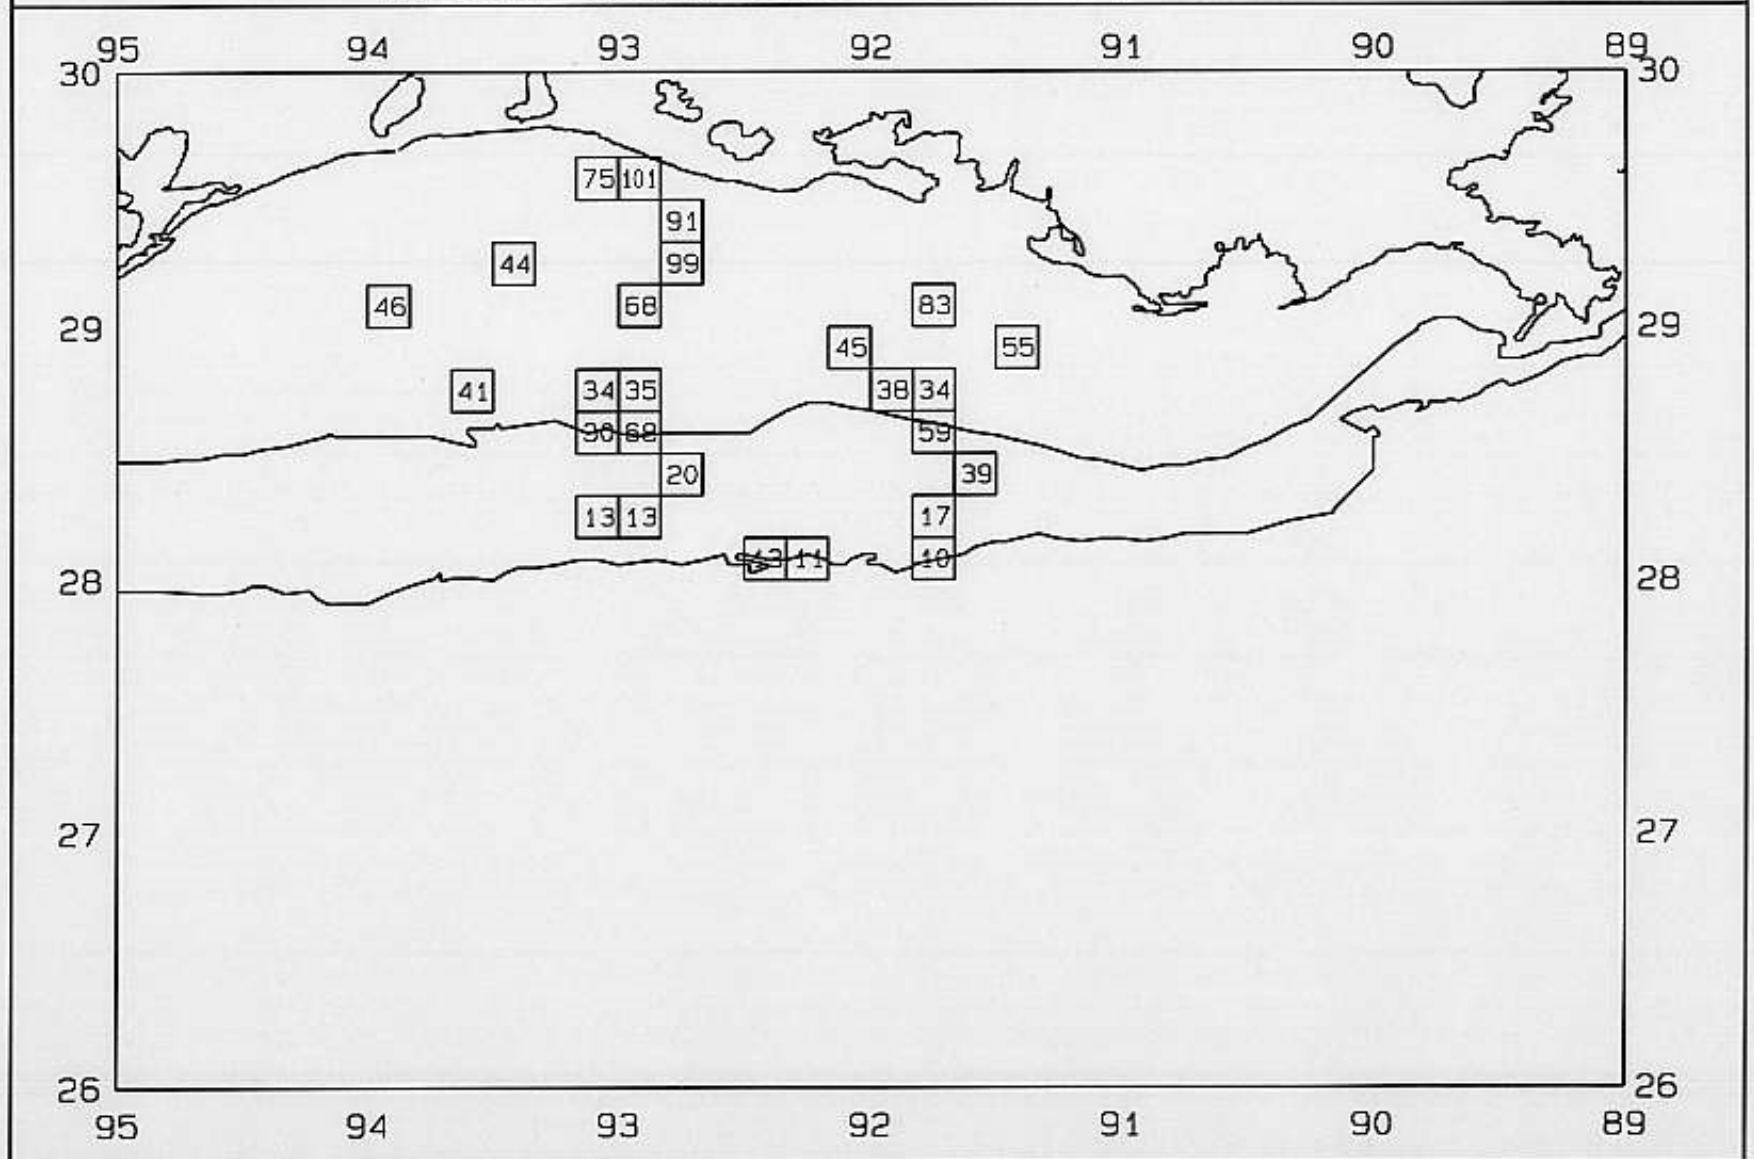

SEAMAP 2000

SAMPLING DATES FROM 07/12/00 TO 07/12/00

AVERAGE FINFISH CATCH IN POUNDS/HOUR/10

SEAMAP 2000

SAMPLING DATES FROM 07/09/00 TO 07/16/00

SAMPLING STATIONS

# SEAMAP 2000

SAMPLING DATES FROM 07/09/00 TO 07/16/00

AVERAGE BROWN SHRIMP CATCH IN POUNDS/HOUR

# SEAMAP 2000

SAMPLING DATES FROM 07/09/00 TO 07/16/00

AVERAGE BROWN SHRIMP COUNT PER POUND

# SEAMAP 2000

SAMPLING DATES FROM 07/09/00 TO 07/16/00

AVERAGE FINFISH CATCH IN POUNDS/HOUR/10